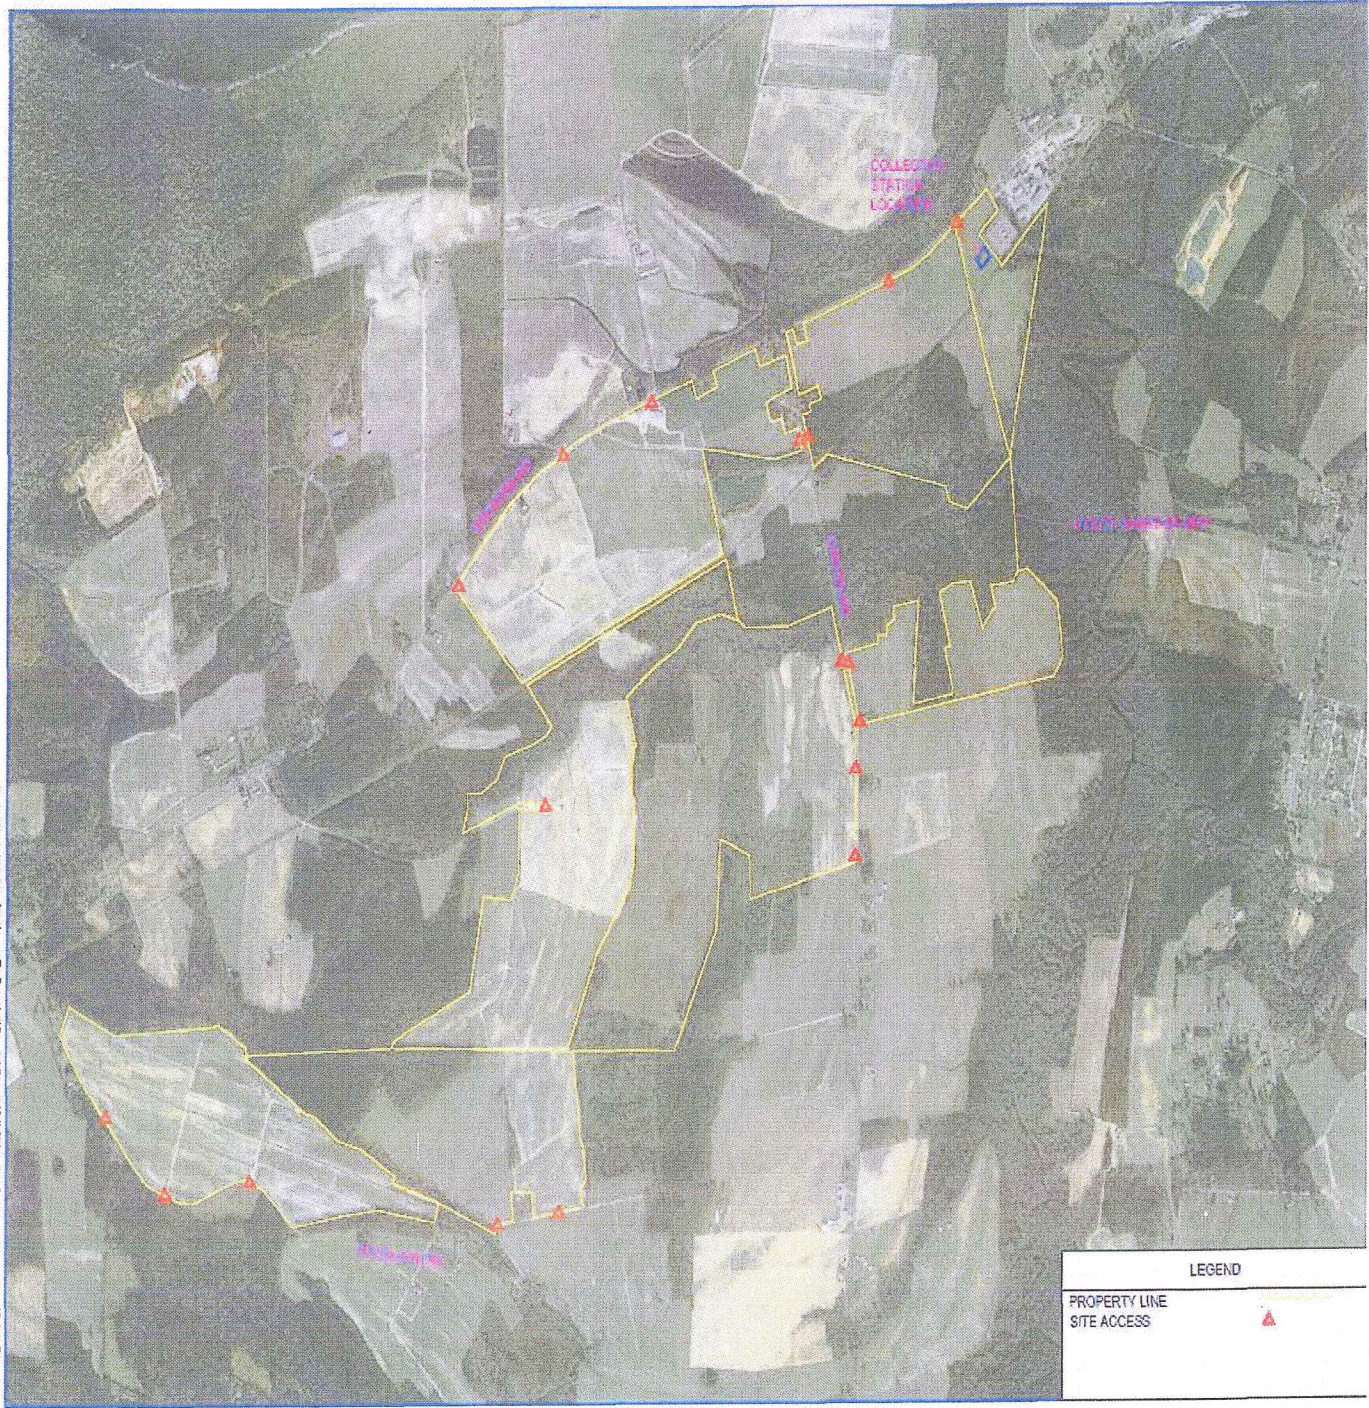

Albemarle Beach Solar, LLC
CPCN Amendment – Final Layout

192 Raceway Drive, Mooresville, NC 28117 · Phone: 704.662.0375 · info@sunenergy1.com

Albemarle Beach Solar, LLC