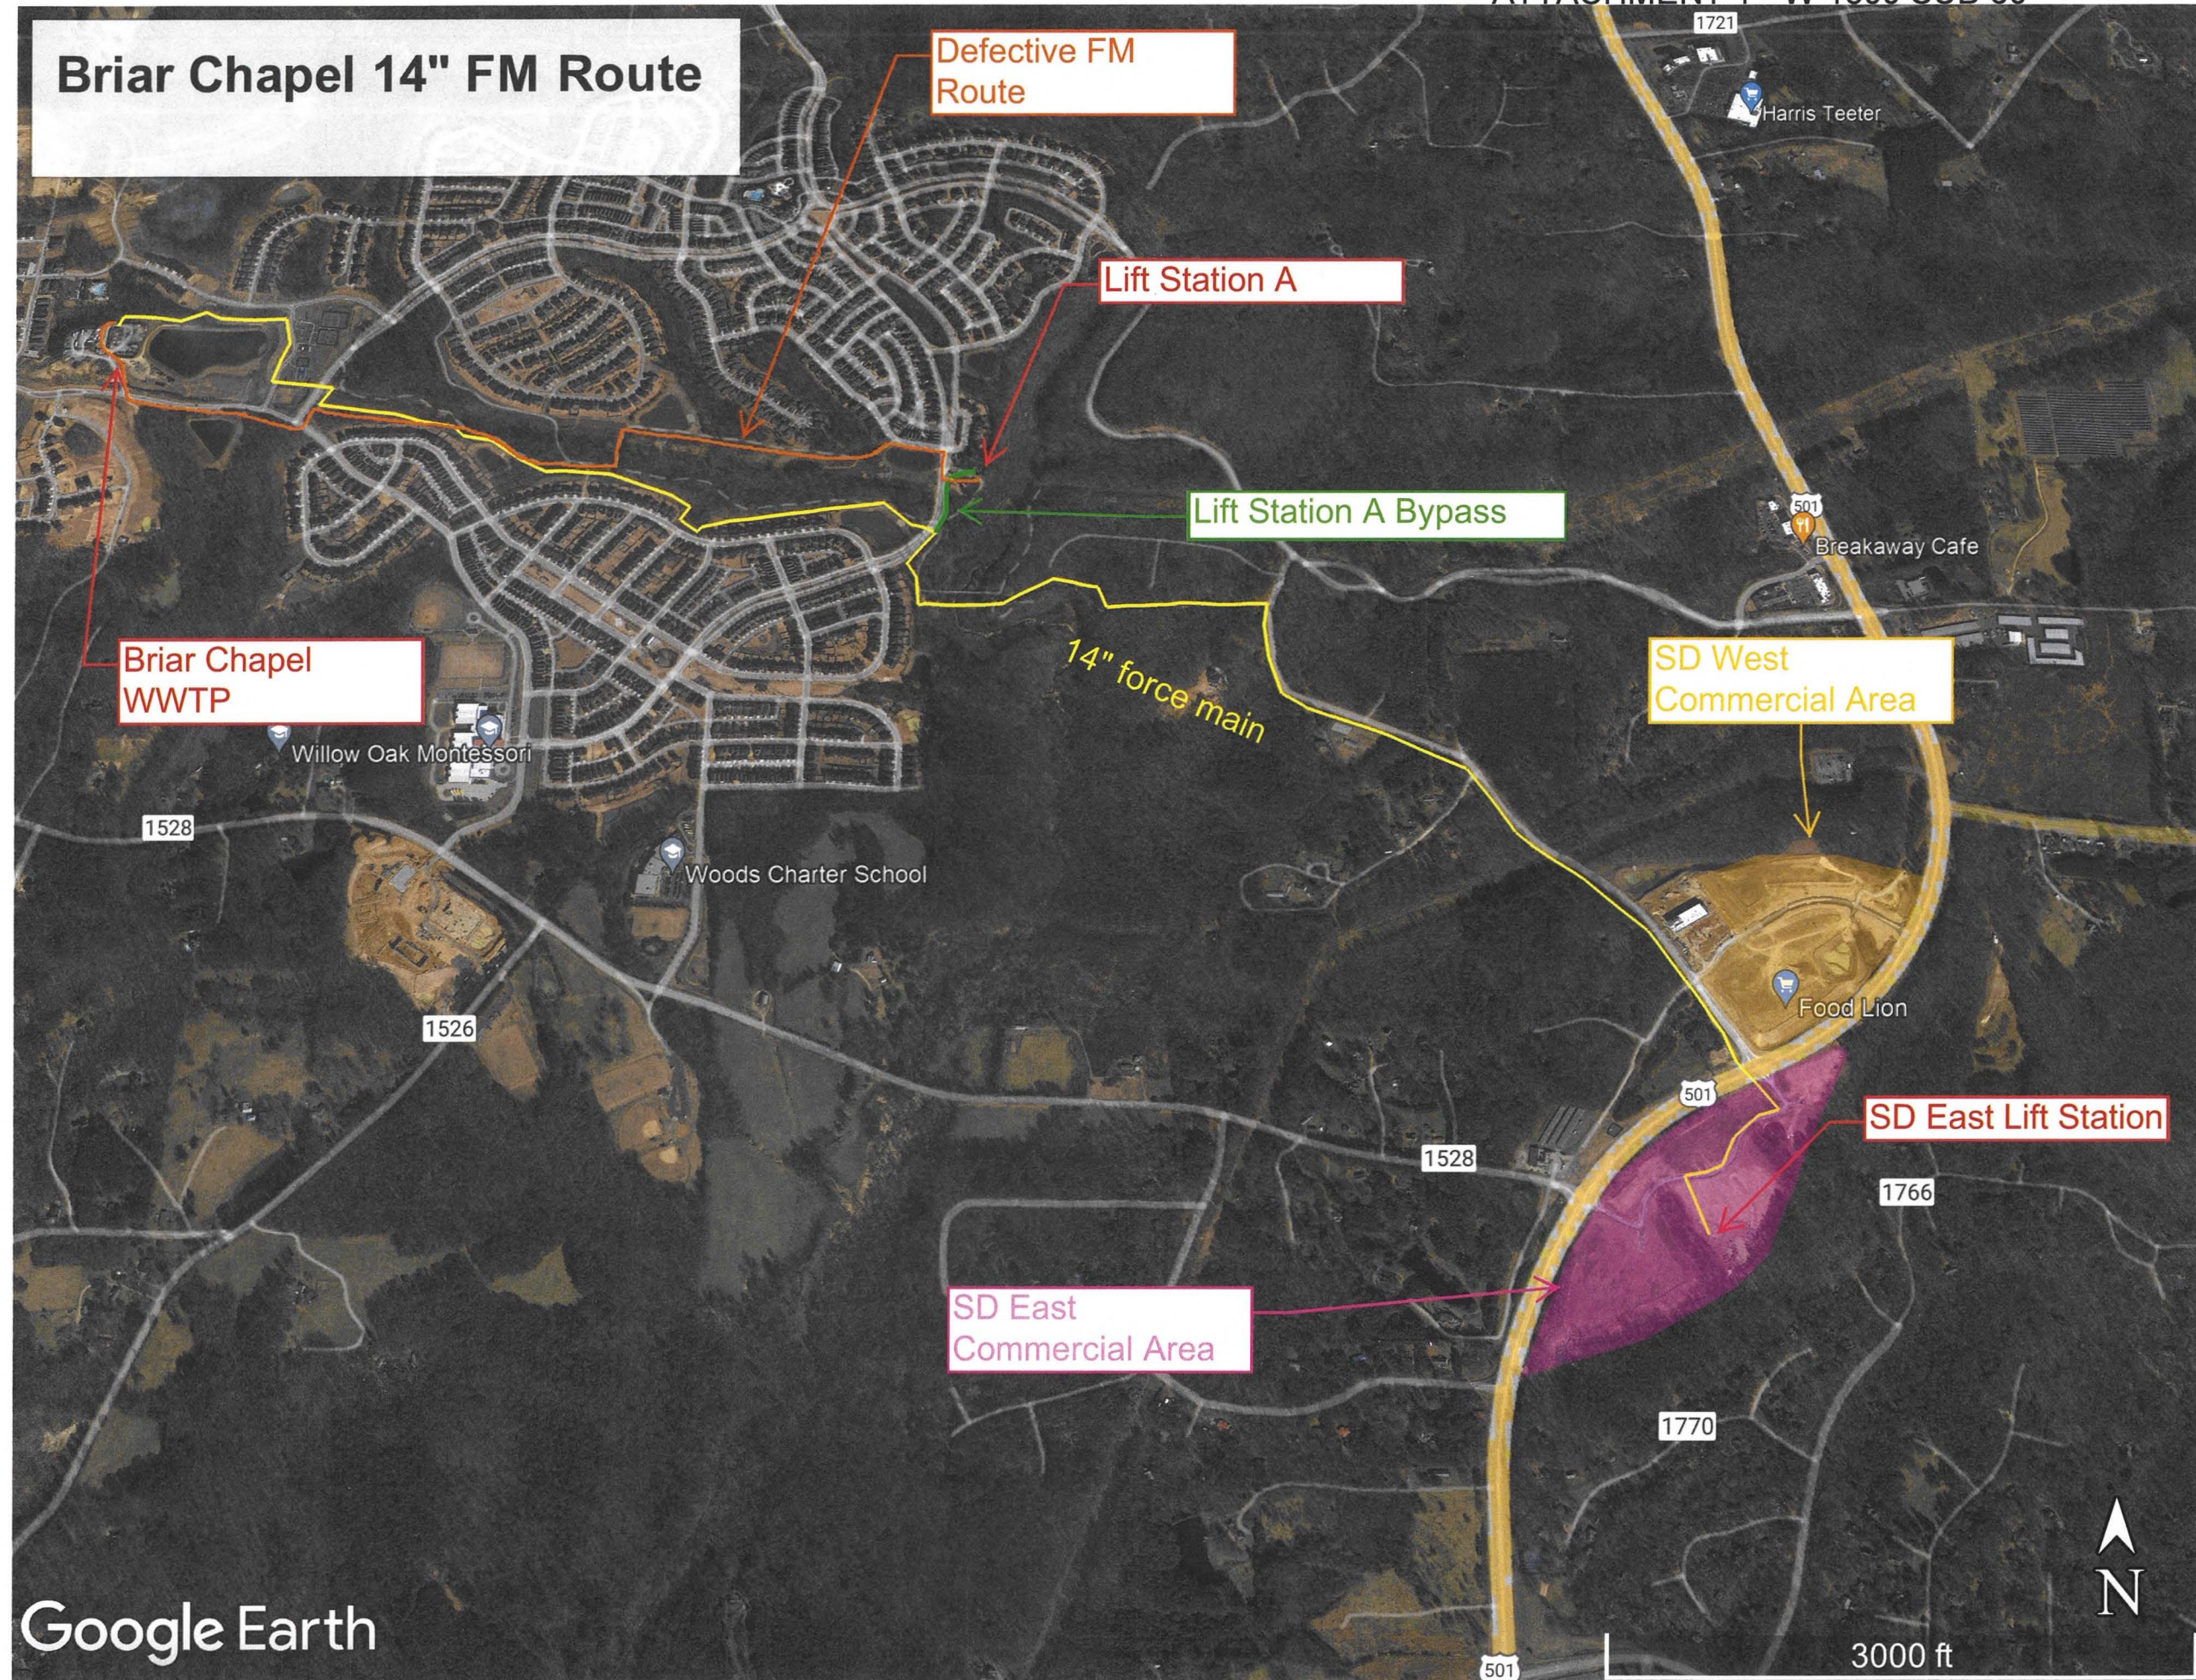

# Briar Chapel 14" FM Route

Google Earth

3000 ft

## BRIAR CHAPEL OVERALL SEWER MAP

OFFICIAL COPY

Sep 25 2023

Lift Station A