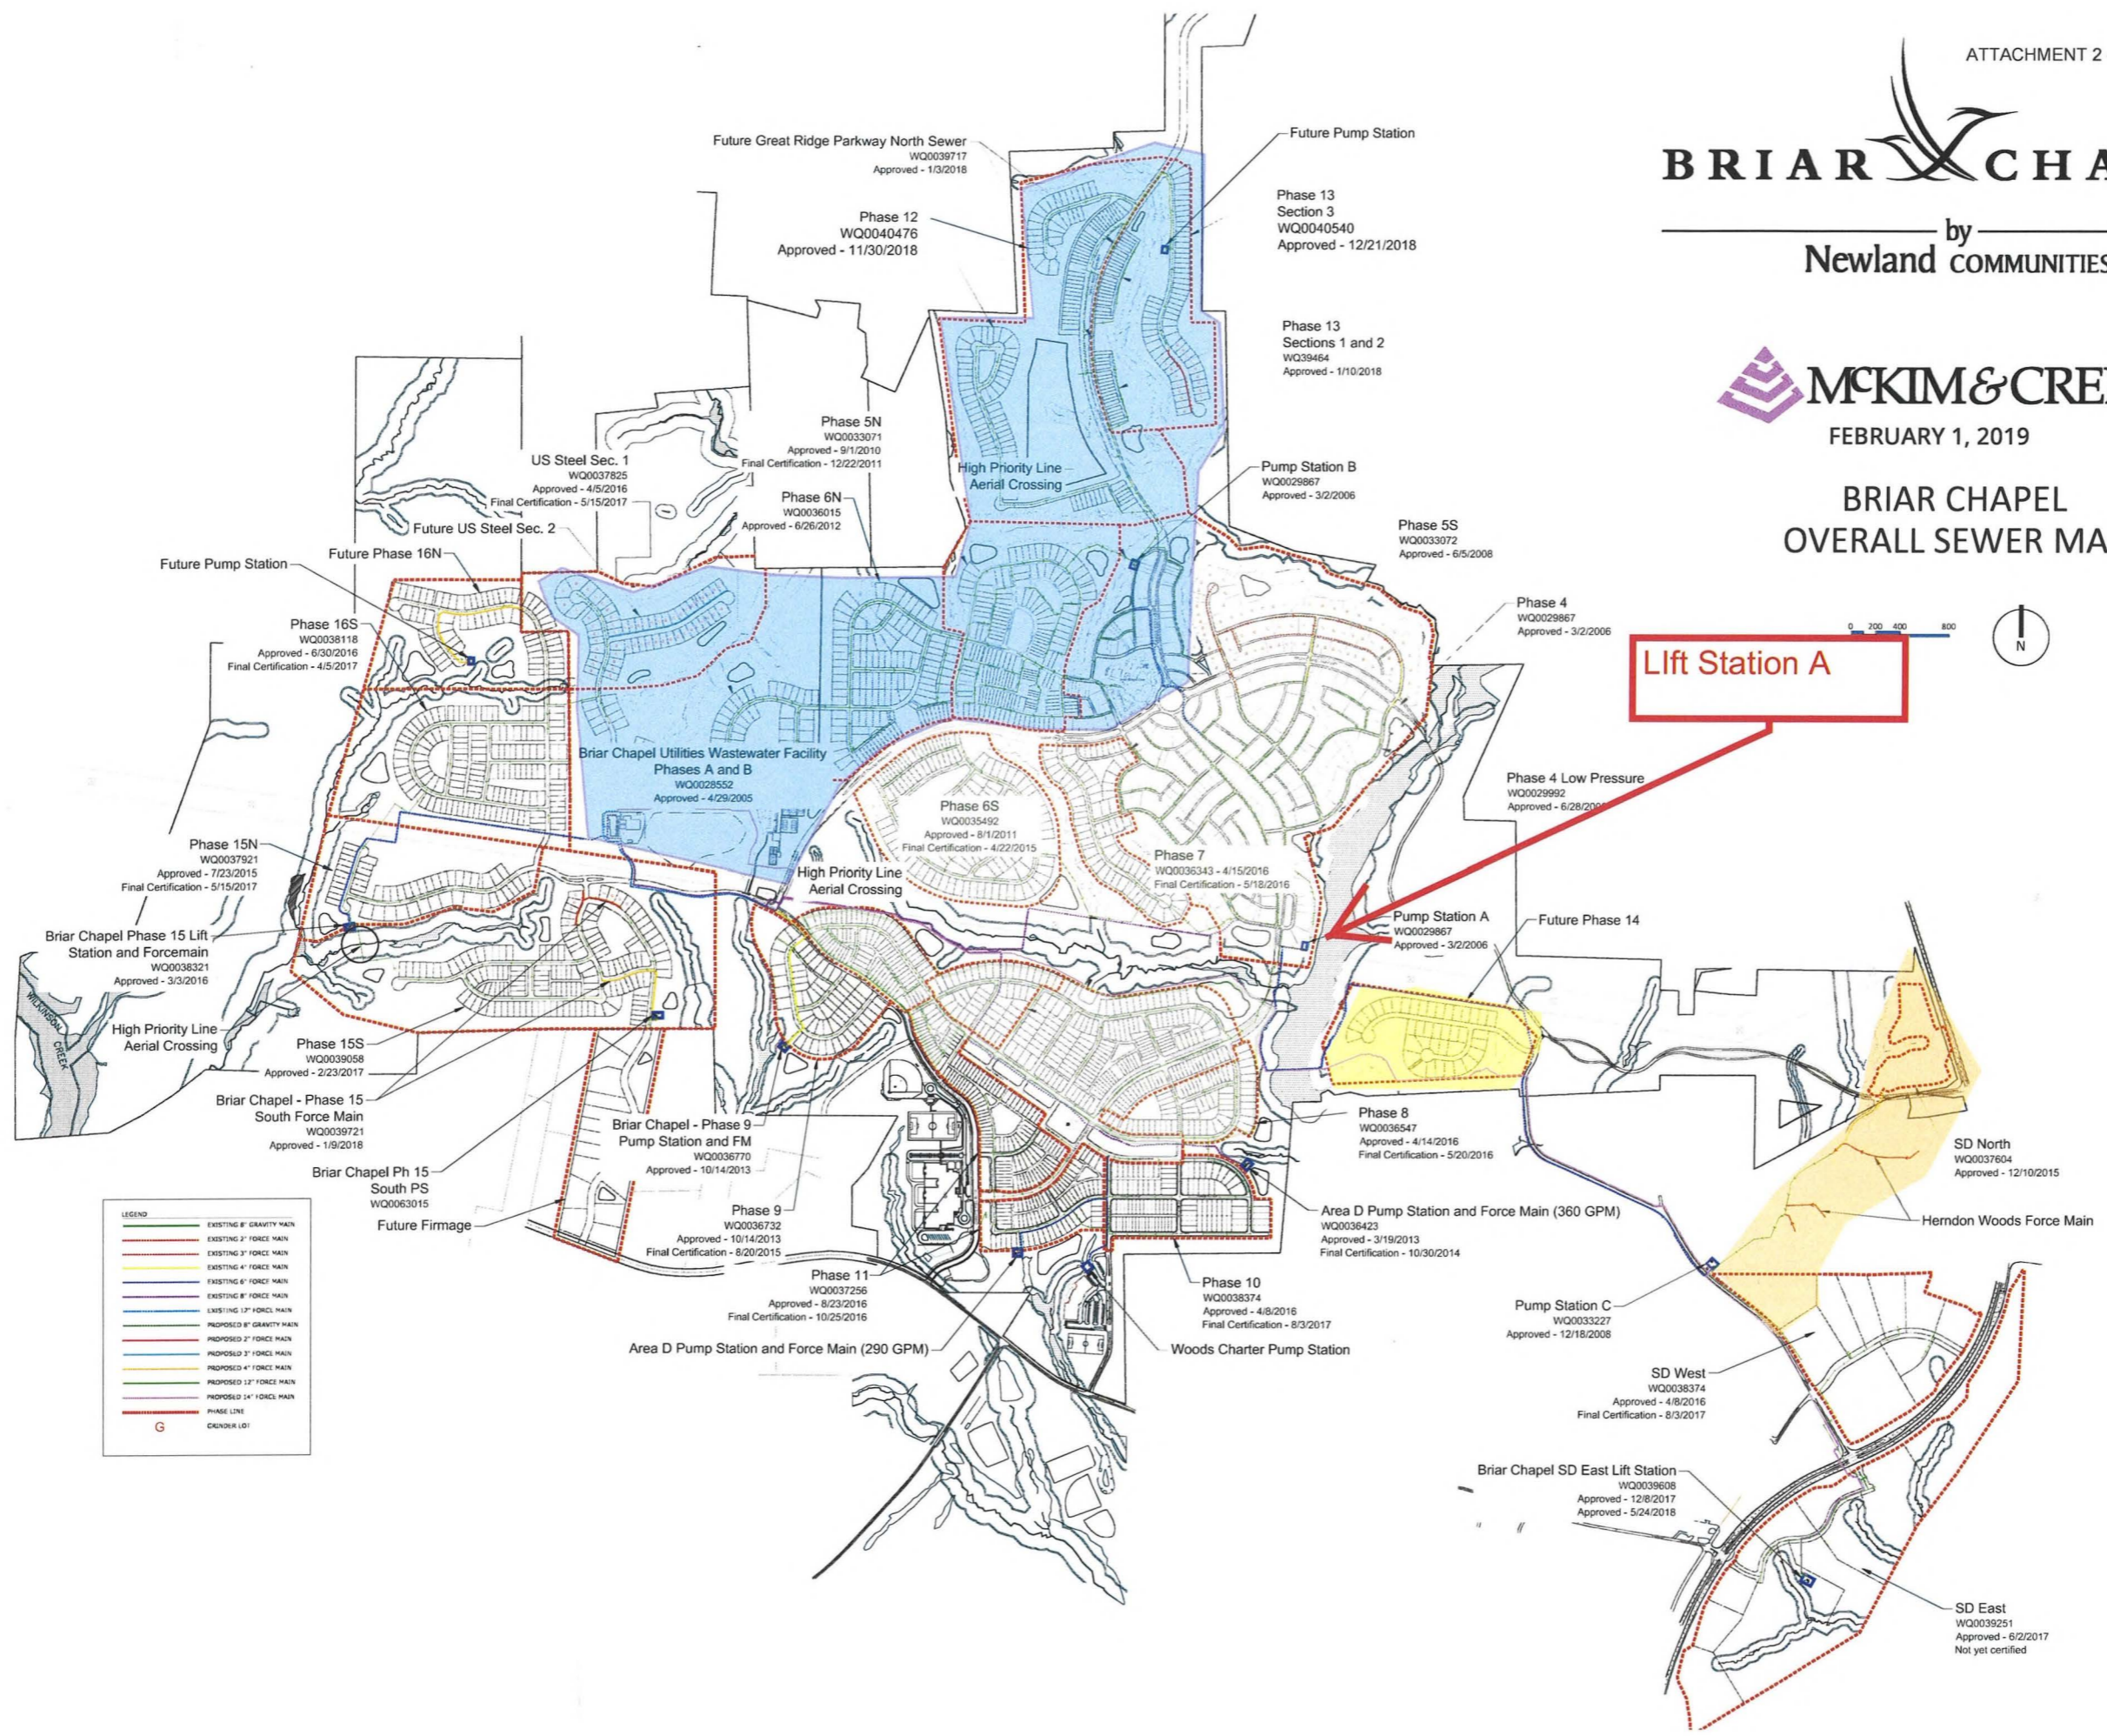

# Briar Chapel 14" FM Route

Google Earth

3000 ft

## BRIAR CHAPEL OVERALL SEWER MAP

OFFICIAL COPY

Sep 25 2023

Lift Station A